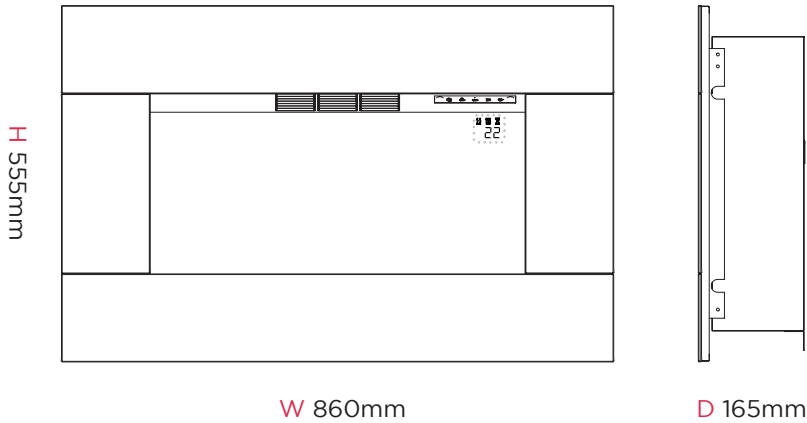

Diamantique

Dimensions & Weight

Height	Width	Depth	Weight	Power Cord Length
555mm	860mm	165mm	15.6kg	1.8m

LED Colours

Blue

Purple

Green

Red