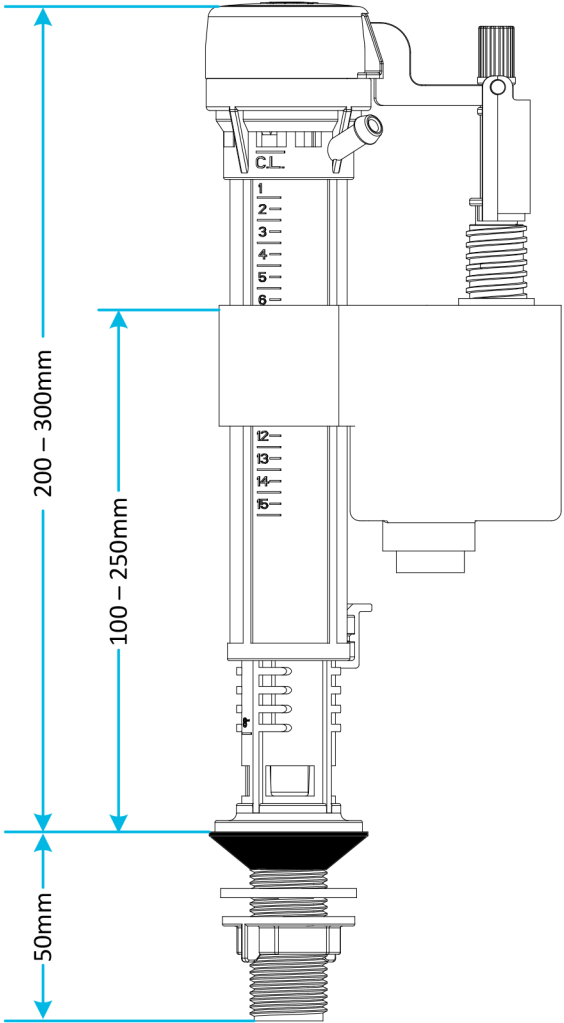

# Technical Data Sheet

© Viva Sanitary  
19/04/2012

Code:	PP0020/B	Description:	Skylo Bottom Entry Float Valve (with brass thread)
-------	----------	--------------	---