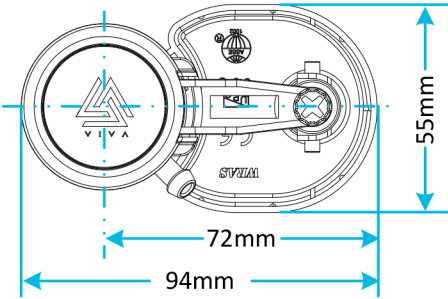

# Technical Data Sheet

© Viva Sanitary  
19/04/2012

Code:	PP0020/B	Description:	Skylo Bottom Entry Float Valve (with brass thread)
-------	----------	--------------	---